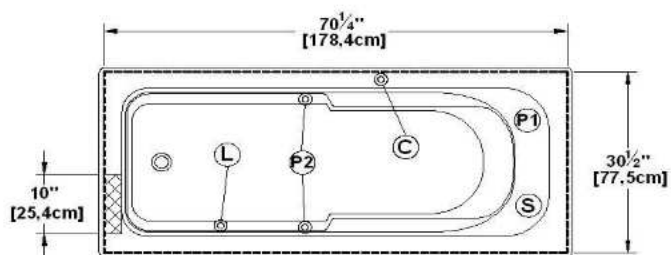

Options and installation

*accessories and decorative lines positions are approximative

Additional(s) note(s) :

It may be necessary to raise the bath to install a skirt. Keypad supplied but not installed when ordered with tiling flanges or remote control.

Legend		
(S) Blower	(L) Mood light	(C) Keypad
(P1) Pump	(P2) Grab bar	
[X] Recommended faucets drilling location*		
Deck cut-out line - - - - -		

Available models	
Model	Availability
Soaker alone	x
Confort Air™	x
AeroMassage™	x
Super AeroMassage™	x
Dynamic Turbo™ (not available in the U.S.)	x
Dynamic Turbo™ + AeroMassage™	x
Dynamic Turbo™ + Super AeroMassage™	x

Available recommended options	
Front skirt :	SP72
Recommended drain :	WOCO
Tiling flanges :	available
Floating controller :	available

*It is possible that faucets may be installed elsewhere on the product. Verify, directly on the product, that there are no conflicting parts before drilling.

IMPORTANT NOTE : Specifications, dimensions and models are subject to change.

Visit our website <http://www.oceania-attitude.com> to access up-to-date dimensions and informations. In all cases, information on the website is the most up-to-date. Dimensions may vary slightly. To ensure proper fit, mesurements must be taken on the product directly.

Head office

591, avenue des Entreprises
Thetford Mines, Quebec
CANADA G6H 4B2

Phone numbers

No-charge : 1-877-332-4224
Fax : 1-866-460-4334

Internet

Web : <http://www.oceania-attitude.com>
Email : info@oceaniabaths.com