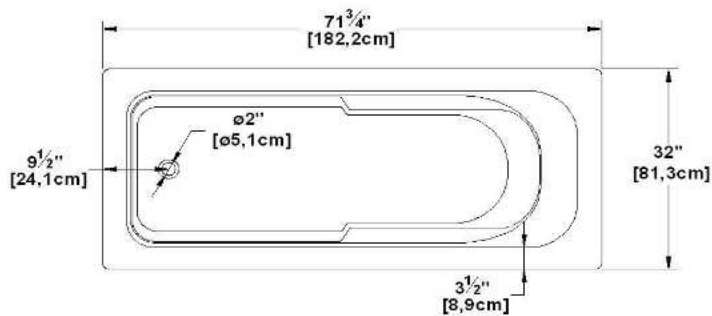

Liberty relax

Product code : **LC72**

Draft revision : **20121011154646**

External dimensions : **72" x 32" x 21,5" [182,9 cm x 81,3 cm x 54,6 cm]**

Serie : **deck mount**

Seats : **1**

2012 catalog page : **46**

Lumbar support : **yes**

Arm rests : **yes**

Low-profile available : **yes**

Draft and specs

Specifications	
Capacity :	47 IMP Gal. / 61,3 US Gal. / 213,7 liters
AeroMassage™ :	Easy Clean™ air jets
Super AeroMassage™ :	AeroMassage™ + 12 Easy Clean™ air jets
Dynamic Turbo™ :	4 Confort Pulse jets / 4 Confort Swirl jets
Confort Air™ :	Easy Clean™ air jets
Characteristics :	n/a

Remarks	
*all measures have a precision of ± 1/4" (0,63cm)	
*internal dimensions taken at 4" (10cm) from bath bottom	
*capacity is measured by filling the soaker to 1-1/2" under the overflow	
*textured skirt available on all freestand products	
*shelf height is 3/4" on all "low-profile" models	