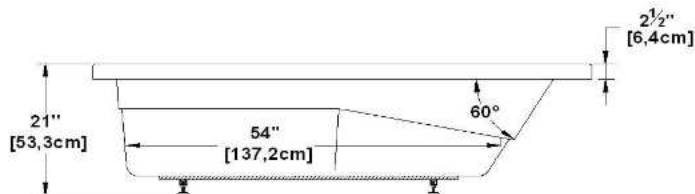

Liberty relax

Product code : **LC72**

Draft revision : **20121011154646**

External dimensions : **72" x 32" x 21,5" [182,9 cm x 81,3 cm x 54,6 cm]**

Serie : **deck mount**

Seats : **1**

2012 catalog page : **46**

Lumbar support : **yes**

Arm rests : **yes**

Low-profile available : **yes**

Draft and specs

Specifications	
Capacity :	47 IMP Gal. / 61,3 US Gal. / 213,7 liters
AeroMassage™ :	Easy Clean™ air jets
Super AeroMassage™ :	AeroMassage™ + 12 Easy Clean™ air jets
Dynamic Turbo™ :	4 Confort Pulse jets / 4 Confort Swirl jets
Confort Air™ :	Easy Clean™ air jets
Characteristics :	n/a

Remarks	
*all measures have a precision of ± 1/4" (0,63cm)	
*internal dimensions taken at 4" (10cm) from bath bottom	
*capacity is measured by filling the soaker to 1-1/2" under the overflow	
*textured skirt available on all freestand products	
*shelf height is 3/4" on all "low-profile" models	