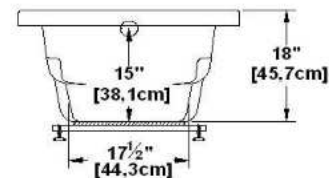

Liberty relax

Product code : **LC72**

Draft revision : **20121011154646**

External dimensions : **72" x 32" x 21,5" [182,9 cm x 81,3 cm x 54,6 cm]**

Serie : **deck mount**

Seats : **1**

2012 catalog page : **46**

Lumbar support : **yes**

Arm rests : **yes**

Low-profile available : **yes**

Draft and specs

Specifications	
Capacity :	47 IMP Gal. / 61,3 US Gal. / 213,7 liters
AeroMassage™ :	Easy Clean™ air jets
Super AeroMassage™ :	AeroMassage™ + 12 Easy Clean™ air jets
Dynamic Turbo™ :	4 Confort Pulse jets / 4 Confort Swirl jets
Confort Air™ :	Easy Clean™ air jets
Characteristics :	n/a

Remarks	
*all measures have a precision of ± 1/4" (0,63cm)	
*internal dimensions taken at 4" (10cm) from bath bottom	
*capacity is measured by filling the soaker to 1-1/2" under the overflow	
*textured skirt available on all freestand products	
*shelf height is 3/4" on all "low-profile" models	